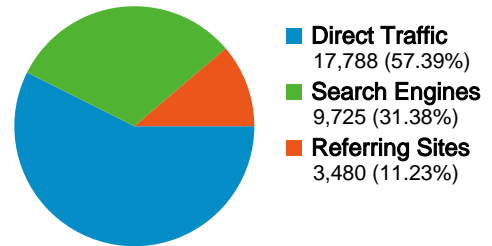

Top Traffic Sources

Sources	Visits	% visits	Keywords	Visits	% visits
(direct) ((none))	17,788	57.39%	wagl	4,751	48.85%
google (organic)	8,451	27.27%	wagl football	290	2.98%
live (organic)	662	2.14%	wagl fixtures	187	1.92%
waglonline.com.au (referral)	444	1.43%	waagl	167	1.72%
yahoo (organic)	397	1.28%	wagl results	167	1.72%