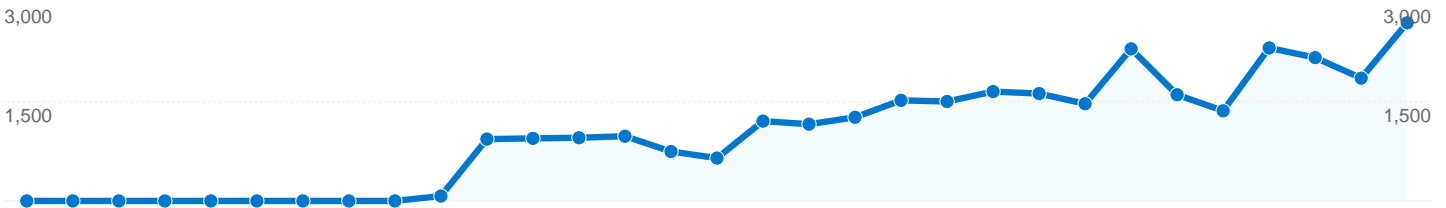

All traffic sources sent a total of 30,993 visits

- 57.39% Direct Traffic
- 11.23% Referring Sites
- 31.38% Search Engines